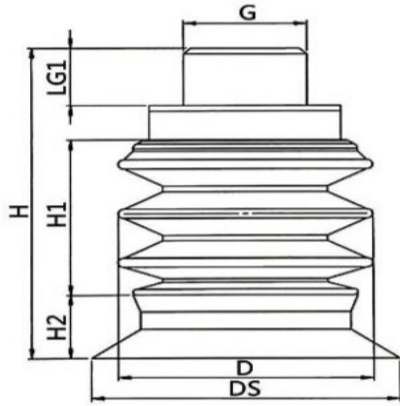

## GBGI Series – Bag & Sponge Suction Cups (Unit: mm)

Model	D	DS	H	H1	H2	Lg1	G
GBGI34-18	24	34	39	18	9	6	G1/8
GBGI41-18	34	41	48	26	10	6	G1/8
GBGI41-38	34	41	52	26	10	10	G3/8
GBGI48-18	34	48	48	26	11	6	G1/8
GBGI48-38	34	48	52	26	11	10	G3/8